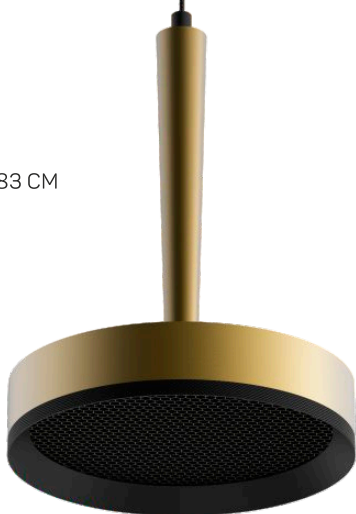

NYX P1

LOOM[®]
DESIGN

BASE Ø 8 CM

HEIGHT
10 CM

CANOPY
ALWAYS BLACK

MATT BLACK

MATT BRONZE

TOTAL LENGTH
250 CM.

ADJUSTABLE
200 CM.

MATT BRASS

MATT WHITE

H 17,83 CM

Ø 13,3 CM

NYX P1

PENDANT IN ALUMINIUM
POWER 10 W
LUMINANCE WITH ANTIGLARE SHIELD
BUILD IN LED - KELVIN 2700
CRI 90 - LUMEN 233